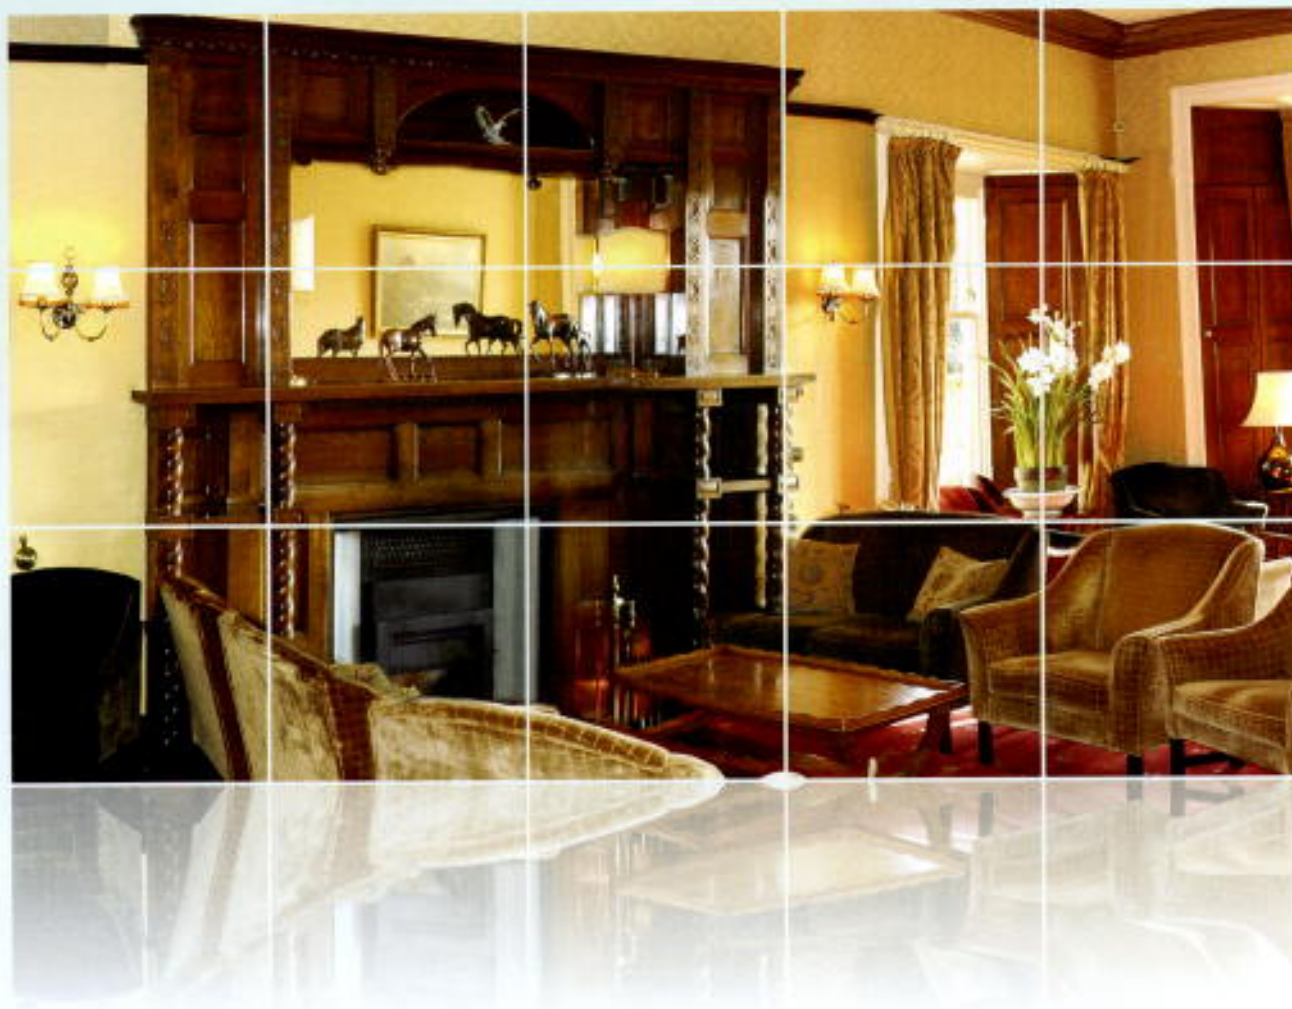

relax and unwind at the ravenstone...